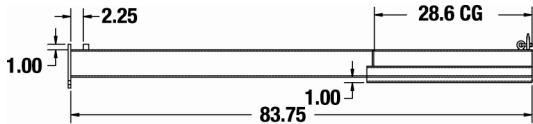

FORK LIFT ACCESSORIES

Fixed Fork Lift Booms (FFLB)

FEATURES

- Fixed length beam design
- Restraining chain with grab hook

FFLB-15 – Single Pick Point

- Use with 1" or 2" wide web sling
- Optional swivel hook available

FFLB-40 – Multiple Pick Points

- 5 alternate hook positions at 1 foot intervals
- Fixed or swivel hooks available

HARDWARE OPTION

Part No.	Max. Cap. (lbs.)	Headroom (in.)	Maximum Capacity at Hook Position (lbs.)					Wt. (lbs.)
			4'	5'	6'	7'	8'	
FFLB-15	1500	7	-	-	-	-	1,500	185
FFLB-40	4000	6.3	4,000	3,500	3,000	2,500	2,000	200

Single Fork Hook (SFH)

FEATURES

- Easy attachment – no tools required
- Welded construction for durability
- Promotes versatility of fork lift trucks
- 3,000 lb. rated capacity

Fixed Hook Part No.	Swivel Hook Part No.	Dimensions (in.)						Wt. (lbs.)
		A	B	C (Fixed)	C (Swivel)	D	E	
SFHF4	SFHS4	4 1/2	2 1/2	4 11/16	6 9/16	1	1	7
SFHF5	SFHS5	5 1/2	2 1/2	4 11/16	6 9/16	1	1	8
SFHF6	SFHS6	6 1/2	2 1/2	4 11/16	6 9/16	1	1	9

Part No.	Maximum Capacity at Hook Position (lbs.)							Wt. (lbs.)
	3'-6'	7'	8'	9'	10'	11'	12'	
TFLB30	3,000	3,000	2,600	2,200	1,900	1,600	1,500	340
TFLB40	4,000	3,200	2,600	2,200	1,900	1,600	1,500	340
TFLB60	6,000	5,000	4,200	3,500	3,000	2,700	2,500	390
TFLB80	8,000	7,000	5,700	4,800	4,100	3,600	3,100	520