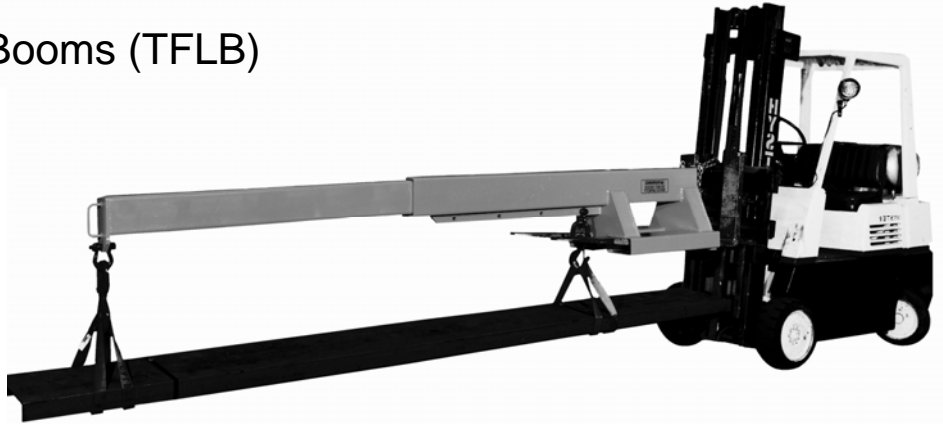

FORK LIFT ACCESSORIES

Fixed Fork Lift Booms (FFLB)

FEATURES

- Fixed length beam design
- Restraining chain with grab hook

FFLB-15 – Single Pick Point

- Use with 1" or 2" wide web sling
- Optional swivel hook available

FFLB-40 – Multiple Pick Points

- 5 alternate hook positions at 1 foot intervals
- Fixed or swivel hooks available

HARDWARE OPTION

Part No.	Max. Cap. (lbs.)	Headroom (in.)	Maximum Capacity at Hook Position (lbs.)					Wt. (lbs.)
			4'	5'	6'	7'	8'	
FFLB-15	1500	7	-	-	-	-	1,500	185
FFLB-40	4000	6.3	4,000	3,500	3,000	2,500	2,000	200

Single Fork Hook (SFH)

FEATURES

- Easy attachment – no tools required
- Welded construction for durability
- Promotes versatility of fork lift trucks
- 3,000 lb. rated capacity

Fixed Hook Part No.	Swivel Hook Part No.	Dimensions (in.)						Wt. (lbs.)
		A	B	C (Fixed)	C (Swivel)	D	E	
SFHF4	SFHS4	4 1/2	2 1/2	4 11/16	6 9/16	1	1	7
SFHF5	SFHS5	5 1/2	2 1/2	4 11/16	6 9/16	1	1	8
SFHF6	SFHS6	6 1/2	2 1/2	4 11/16	6 9/16	1	1	9

Note: Fixed hook shown, swivel hook also available.

FORK LIFT ACCESSORIES

Telescoping Fork Lift Booms (TFLB)

FEATURES

- Telescoping boom for versatility
- T-Pin locks boom into position
- Handle on end for easy extension of boom
- Swivel hooks with latch are standard
- Restraining chain with grab hook standard
- 12 ft. maximum horizontal reach