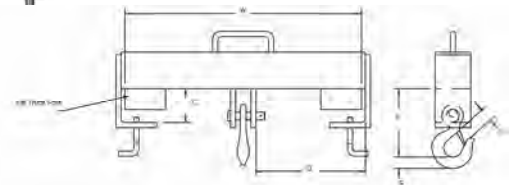

Single Fork Hook (SFH)

FEATURES

- Easy attachment – no tools required
- Welded construction for durability
- Promotes versatility of fork lift trucks
- 3,000 lb. rated capacity

Fixed Hook Part No.	Swivel Hook Part No.	Dimensions (in.)						Wt. (lbs.)
		A	B	C (Fixed)	C (Swivel)	D	E	
SFHF4	SFHS4	4 1/2	2 1/2	4 11/16	6 9/16	1	1	7
SFHF5	SFHS5	5 1/2	2 1/2	4 11/16	6 9/16	1	1	8
SFHF6	SFHS6	6 1/2	2 1/2	4 11/16	6 9/16	1	1	9

Note: Fixed hook shown, swivel hook also available.

FORK LIFT ACCESSORIES

Telescoping Fork Lift Booms (TFLB)

FEATURES

- Telescoping boom for versatility
- T-Pin locks boom into position
- Handle on end for easy extension of boom
- Swivel hooks with latch are standard
- Restraining chain with grab hook standard
- 12 ft. maximum horizontal reach

Part No.	Maximum Capacity at Hook Position (lbs.)							Wt. (lbs.)
	3'-6'	7'	8'	9'	10'	11'	12'	
TFLB30	3,000	3,000	2,600	2,200	1,900	1,600	1,500	340
TFLB40	4,000	3,200	2,600	2,200	1,900	1,600	1,500	340
TFLB60	6,000	5,000	4,200	3,500	3,000	2,700	2,500	390
TFLB80	8,000	7,000	5,700	4,800	4,100	3,600	3,100	520

Double Fork Beams (DFB)

FEATURES

- Easy attachment – no tools required
- Welded construction for durability
- Promotes versatility of fork lift trucks

Fixed Hook Part No.	Swivel Hook Part No.	Rated Capacity (lbs.)	Dimensions (in.)							Wt. (lbs.)
			A	B	C	F (Fixed)	F (Swivel)	E	F	
DFBF4	DFBS4	4,000	20	3/8	3	9 1/8	9 3/8	1 7/16	1 11/32	20
DFBF10	DFBS10	10,000	24	3/8	3 1/8	10 3/4	12 5/8	1 13/16	1 11/16	45