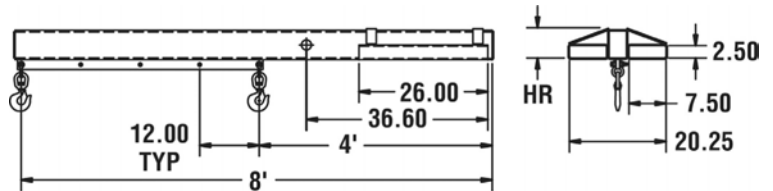

FORK LIFT ACCESSORIES

Fixed Fork Lift Booms (FFLB)

FEATURES

- Fixed length beam design
- Restraining chain with grab hook

FFLB-15 – Single Pick Point

- Use with 1" or 2" wide web sling
- Optional swivel hook available

FFLB-40 – Multiple Pick Points

- 5 alternate hook positions at 1 foot intervals
- Fixed or swivel hooks available

HARDWARE OPTION

Part No.	Max. Cap. (lbs.)	Headroom (in.)	Maximum Capacity at Hook Position (lbs.)					Wt. (lbs.)
			4'	5'	6'	7'	8'	
FFLB-15	1500	7	-	-	-	-	1,500	185
FFLB-40	4000	6.3	4,000	3,500	3,000	2,500	2,000	200

Single Fork Hook (SFH)

FEATURES

- Easy attachment – no tools required
- Welded construction for durability
- Promotes versatility of fork lift trucks
- 3,000 lb. rated capacity

Fixed Hook Part No.	Swivel Hook Part No.	Dimensions (in.)						Wt. (lbs.)
		A	B	C (Fixed)	C (Swivel)	D	E	
SFHF4	SFHS4	4 1/2	2 1/2	4 11/16	6 9/16	1	1	7
SFHF5	SFHS5	5 1/2	2 1/2	4 11/16	6 9/16	1	1	8
SFHF6	SFHS6	6 1/2	2 1/2	4 11/16	6 9/16	1	1	9

Part No.	Maximum Capacity at Hook Position (lbs.)							Wt. (lbs.)
	3'-6'	7'	8'	9'	10'	11'	12'	
TFLB30	3,000	3,000	2,600	2,200	1,900	1,600	1,500	340
TFLB40	4,000	3,200	2,600	2,200	1,900	1,600	1,500	340
TFLB60	6,000	5,000	4,200	3,500	3,000	2,700	2,500	390
TFLB80	8,000	7,000	5,700	4,800	4,100	3,600	3,100	520