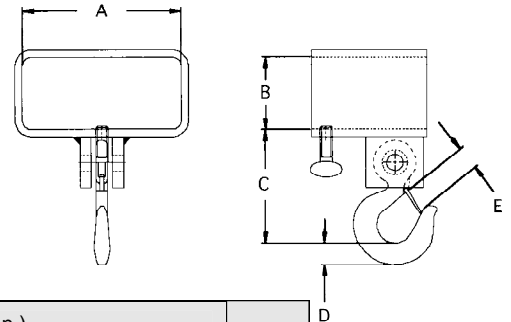

FFLB-40 – Multiple Pick Points

- 5 alternate hook positions at 1 foot intervals
- Fixed or swivel hooks available

HARDWARE OPTION

Part No.	Max. Cap. (lbs.)	Headroom (in.)	Maximum Capacity at Hook Position (lbs.)					Wt. (lbs.)
			4'	5'	6'	7'	8'	
FFLB-15	1500	7	-	-	-	-	1,500	185
FFLB-40	4000	6.3	4,000	3,500	3,000	2,500	2,000	200

Single Fork Hook (SFH)

FEATURES

- Easy attachment – no tools required
- Welded construction for durability
- Promotes versatility of fork lift trucks
- 3,000 lb. rated capacity

Fixed Hook Part No.	Swivel Hook Part No.	Dimensions (in.)						Wt. (lbs.)
		A	B	C (Fixed)	C (Swivel)	D	E	
SFHF4	SFHS4	4 1/2	2 1/2	4 11/16	6 9/16	1	1	7
SFHF5	SFHS5	5 1/2	2 1/2	4 11/16	6 9/16	1	1	8
SFHF6	SFHS6	6 1/2	2 1/2	4 11/16	6 9/16	1	1	9

Part No.	Maximum Capacity at Hook Position (lbs.)							Wt. (lbs.)
	3'-6'	7'	8'	9'	10'	11'	12'	
TFLB30	3,000	3,000	2,600	2,200	1,900	1,600	1,500	340
TFLB40	4,000	3,200	2,600	2,200	1,900	1,600	1,500	340
TFLB60	6,000	5,000	4,200	3,500	3,000	2,700	2,500	390
TFLB80	8,000	7,000	5,700	4,800	4,100	3,600	3,100	520