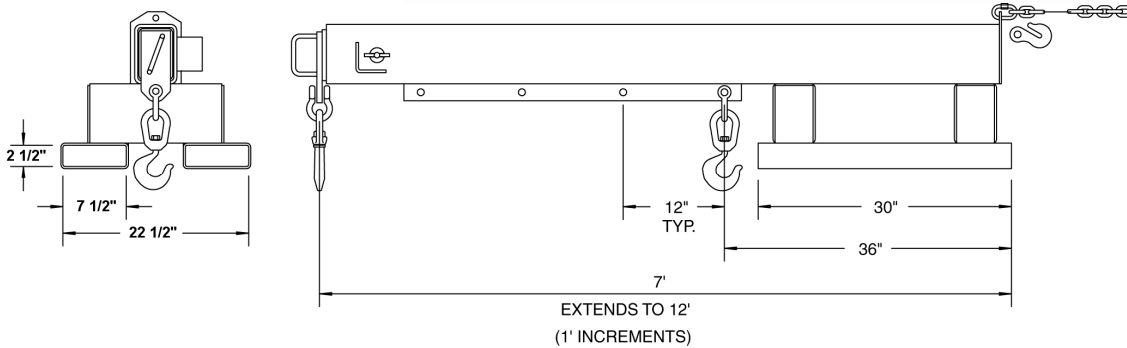

FFLB-40 – Multiple Pick Points

- 5 alternate hook positions at 1 foot intervals
- Fixed or swivel hooks available

HARDWARE OPTION

Part No.	Max. Cap. (lbs.)	Headroom (in.)	Maximum Capacity at Hook Position (lbs.)					Wt. (lbs.)
			4'	5'	6'	7'	8'	
FFLB-15	1500	7	-	-	-	-	1,500	185
FFLB-40	4000	6.3	4,000	3,500	3,000	2,500	2,000	200

Single Fork Hook (SFH)

FEATURES

- Easy attachment – no tools required
- Welded construction for durability
- Promotes versatility of fork lift trucks
- 3,000 lb. rated capacity

Fixed Hook Part No.	Swivel Hook Part No.	Dimensions (in.)						Wt. (lbs.)
		A	B	C (Fixed)	C (Swivel)	D	E	
SFHF4	SFHS4	4 1/2	2 1/2	4 11/16	6 9/16	1	1	7
SFHF5	SFHS5	5 1/2	2 1/2	4 11/16	6 9/16	1	1	8
SFHF6	SFHS6	6 1/2	2 1/2	4 11/16	6 9/16	1	1	9

Note: Fixed hook shown, swivel hook also available.

FORK LIFT ACCESSORIES

Telescoping Fork Lift Booms (TFLB)

FEATURES

- Telescoping boom for versatility
- T-Pin locks boom into position
- Handle on end for easy extension of boom
- Swivel hooks with latch are standard
- Restraining chain with grab hook standard
- 12 ft. maximum horizontal reach

Double Fork Beams (DFB)

FEATURES

- Easy attachment – no tools required
- Welded construction for durability
- Promotes versatility of fork lift trucks

Fixed Hook Part No.	Swivel Hook Part No.	Rated Capacity (lbs.)	Dimensions (in.)							Wt. (lbs.)
			A	B	C	F (Fixed)	F (Swivel)	E	F	
DFBF4	DFBS4	4,000	20	3/8	3	9 1/8	9 3/8	1 7/16	1 11/32	20
DFBF10	DFBS10	10,000	24	3/8	3 1/8	10 3/4	12 5/8	1 13/16	1 11/16	45