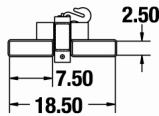

FORK LIFT ACCESSORIES

Fixed Fork Lift Booms (FFLB)

FEATURES

- Fixed length beam design
- Restraining chain with grab hook

FFLB-15 – Single Pick Point

- Use with 1" or 2" wide web sling
- Optional swivel hook available

FFLB-40 – Multiple Pick Points

- 5 alternate hook positions at 1 foot intervals
- Fixed or swivel hooks available

HARDWARE OPTION

Part No.	Max. Cap. (lbs.)	Headroom (in.)	Maximum Capacity at Hook Position (lbs.)					Wt. (lbs.)
			4'	5'	6'	7'	8'	
FFLB-15	1500	7	-	-	-	-	1,500	185
FFLB-40	4000	6.3	4,000	3,500	3,000	2,500	2,000	200

Single Fork Hook (SFH)

FEATURES

- Easy attachment – no tools required
- Welded construction for durability
- Promotes versatility of fork lift trucks
- 3,000 lb. rated capacity

Fixed Hook Part No.	Swivel Hook Part No.	Dimensions (in.)						Wt. (lbs.)
		A	B	C (Fixed)	C (Swivel)	D	E	
SFHF4	SFHS4	4 1/2	2 1/2	4 11/16	6 9/16	1	1	7
SFHF5	SFHS5	5 1/2	2 1/2	4 11/16	6 9/16	1	1	8
SFHF6	SFHS6	6 1/2	2 1/2	4 11/16	6 9/16	1	1	9

Part No.	Maximum Capacity at Hook Position (lbs.)							Wt. (lbs.)
	3'-6'	7'	8'	9'	10'	11'	12'	
TFLB30	3,000	3,000	2,600	2,200	1,900	1,600	1,500	340
TFLB40	4,000	3,200	2,600	2,200	1,900	1,600	1,500	340
TFLB60	6,000	5,000	4,200	3,500	3,000	2,700	2,500	390
TFLB80	8,000	7,000	5,700	4,800	4,100	3,600	3,100	520