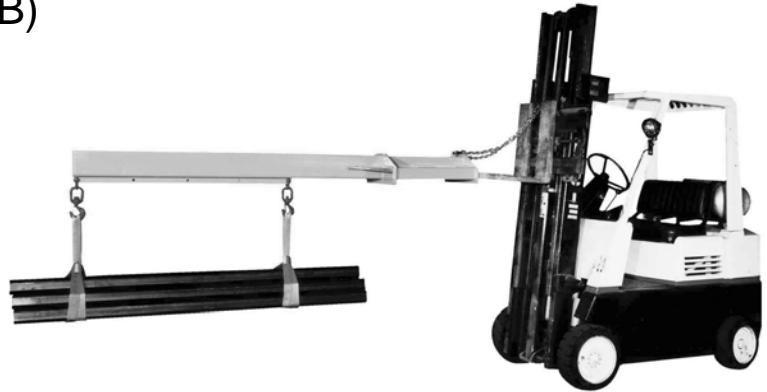

FORK LIFT ACCESSORIES

Fixed Fork Lift Booms (FFLB)

FEATURES

- Fixed length beam design
- Restraining chain with grab hook

FFLB-15 – Single Pick Point

- Use with 1" or 2" wide web sling
- Optional swivel hook available

FFLB-40 – Multiple Pick Points

- 5 alternate hook positions at 1 foot intervals
- Fixed or swivel hooks available

HARDWARE OPTION

Part No.	Max. Cap. (lbs.)	Headroom (in.)	Maximum Capacity at Hook Position (lbs.)					Wt. (lbs.)
			4'	5'	6'	7'	8'	
FFLB-15	1500	7	-	-	-	-	1,500	185
FFLB-40	4000	6.3	4,000	3,500	3,000	2,500	2,000	200

Single Fork Hook (SFH)

FEATURES

- Easy attachment – no tools required
- Welded construction for durability
- Promotes versatility of fork lift trucks
- 3,000 lb. rated capacity

Fixed Hook Part No.	Swivel Hook Part No.	Dimensions (in.)						Wt. (lbs.)
		A	B	C (Fixed)	C (Swivel)	D	E	
SFHF4	SFHS4	4 1/2	2 1/2	4 11/16	6 9/16	1	1	7
SFHF5	SFHS5	5 1/2	2 1/2	4 11/16	6 9/16	1	1	8
SFHF6	SFHS6	6 1/2	2 1/2	4 11/16	6 9/16	1	1	9

Note: Fixed hook shown, swivel hook also available.

FORK LIFT ACCESSORIES

Telescoping Fork Lift Booms (TFLB)

FEATURES

- Telescoping boom for versatility
- T-Pin locks boom into position
- Handle on end for easy extension of boom
- Swivel hooks with latch are standard
- Restraining chain with grab hook standard
- 12 ft. maximum horizontal reach