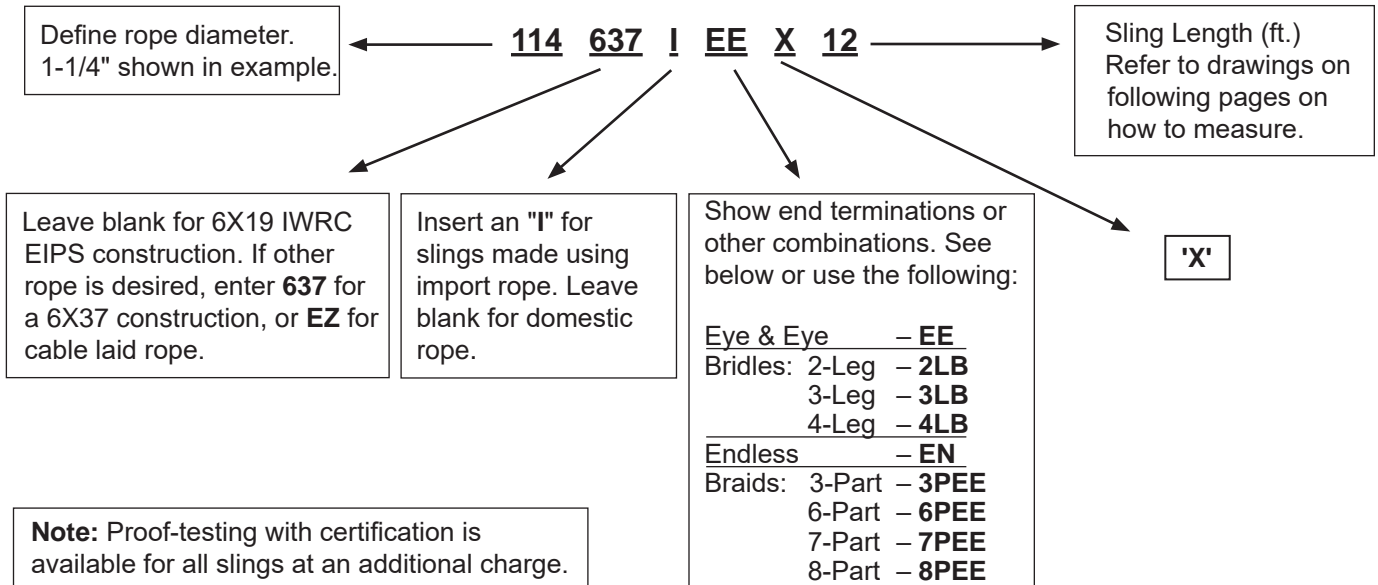

HOW TO ORDER WIRE ROPE SLINGS

Prior to sling selection and use, review and understand the General Information section in this catalog. We have developed the following wire rope sling code system to help you in ordering these products.

Standard Combinations

Eye & Eye (E/E)	Thimble & Crescent Thimble (T/CT)
Eye & Thimble (E/T)	Thimble & Slip-Thru Thimble (T/ST)
Eye & Hook (E/TH)	Crescent Thimble & Hook (CT/TH)
Eye & Crescent Thimble (E/CT)	Crescent Thimble & (CT/CT) Crescent Thimble
Eye & Slip-Thru Thimble (E/ST)	Slip-Thru Thimble & Hook (ST/TH)
Thimble & Thimble (T/T)	Slip-Thru Thimble & Slip-Thru Thimble (ST/ST)
Thimble & Hook (T/TH)	

Sliding Choker

Eye & Thimble (E/T/SCH)
Eye & Eye (E/E/SCH)

Tolerances and Minimum Lengths
Refer to tables for tolerances and minimum lengths.

Stretch
Approximately 1% at rated capacity.

Wire Rope Class
Standard rope classes are shown for each type and size of sling in the charts. Specific rope constructions are available upon request.